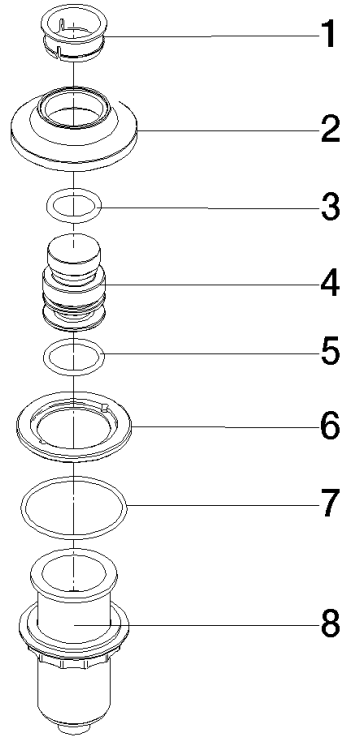

For more information go to [www.insinkerator.com](http://www.insinkerator.com)

	Chrome	10 713 809-00
	Brushed Platinum	10 713 809-06
	Platinum	10 713 809-08
	Durabrace (23kt Gold)	10 713 809-09
	Dark Chrome	10 713 809-19
	Brushed Durabrace (23kt Gold)	10 713 809-28
	Matte Black	10 713 809-33
	Brushed Champagne (22kt Gold)	10 713 809-46
	Champagne (22kt Gold)	10 713 809-47
	Brushed Chrome	10 713 809-93
	Brushed Dark Platinum	10 713 809-99

10 713 809

mm [inches]

10 713 809

Parts for other finishes can be found here: Brushed Platinum

Spare parts list

No.	Item Number	Name	Quantity used	Delivery time
1	09 28 10 141 90	sleeve	1	2
2	90 27 80 034 00-00	rosette	1	10
3	09 14 10 507 90	seal	1	2
4	90 21 33 052 00-00	Pushbutton	1	10
5	09 14 10 015 90	seal	1	2
6	90 24 01 033 00 90	ring	1	2
7	09 14 10 210 90	seal	1	2
8	04 30 01 186 00 90	sleeve	1	2