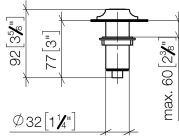

10 713 809

mm [inches]

10 713 809

Parts for other finishes can be found here: Brushed Platinum

Spare parts list

No.	Item Number	Name	Quantity used	Delivery time
1	09 28 10 141 90	sleeve	1	2
2	90 27 80 034 00-00	rosette	1	10
3	09 14 10 507 90	seal	1	2
4	90 21 33 052 00-00	Pushbutton	1	10
5	09 14 10 015 90	seal	1	2
6	90 24 01 033 00 90	ring	1	2
7	09 14 10 210 90	seal	1	2
8	04 30 01 186 00 90	sleeve	1	2