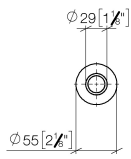

10 713 809

mm [inches]

10 713 809

Parts for other finishes can be found here: Brushed Platinum

Spare parts list

No.	Item Number	Name	Quantity used	Delivery time
1	09 28 10 141 90	sleeve	1	2
2	90 27 80 034 00-00	rosette	1	10
3	09 14 10 507 90	seal	1	2
4	90 21 33 052 00-00	Pushbutton	1	10
5	09 14 10 015 90	seal	1	2
6	90 24 01 033 00 90	ring	1	2
7	09 14 10 210 90	seal	1	2
8	04 30 01 186 00 90	sleeve	1	2